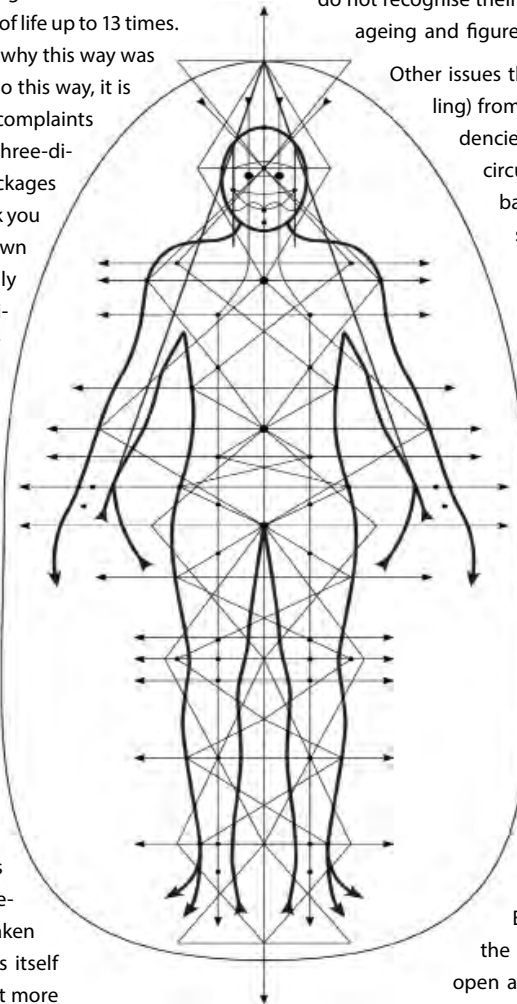

In the process of change from a head person to a feeling person, not much activity is necessary, because contrary to the belief that much helps much, or that it must crack during the adjustment, in reality it is quite different. The cause of the illness lies much deeper than one can imagine before the learning process, because the soul has individually taken different information into this life, which expresses itself through the body and the psyche! I could write a lot more explanations, but I leave it up to you to decide when to en-

ter into the simple healing process of opening the heart and thus your connection to the soul, or if not, they will enter and dry out in several years of observing people, which shows itself most quickly with a slipped disc! But also on other levels the later decision to the soul back connection way shows up. In some cases low to high percentages of narcissism (self-absorption, one looks too much at the outside and makes a monkey out of one's fellow human beings), borderline (one does not feel oneself and is not completely there), manic-depressive bipolar patients, hypochondriacs, egoists - money-grubbing or conversely co-dependent people who connect their existence to others instead of to themselves and do not recognise their own abilities. Addictions, eating disorders, faster ageing and figure problems in both directions are also treatable!

This is what return connections look like.

Other issues that could be resolved (without promises of healing) from old past lives and incarnations: Paedophilic tendencies, incest, forced marriages, epilepsy, compulsions, circumcisions, rapes, assaults, sadistic control, cry baby, colic, repentance for what one used to consume too much such as alcohol avoidance which now makes one mentally ill when not consumed, coffee surfeit, caffeine allergy, arrogance, intolerance, getting more involved or out, father glorification - hatred, father who means well and overstimulates his girl or mother who gives her son intimate kisses when changing nappies, children's reproaches because they could not understand why HE left the family at the time, excessive mothering, mother who cannot let go of her son, too content not to get upset and to keep everything bottled up, stubbornness, intransigence, etc. Nose widths for snoring & concentration disorders is possible in person or by remote healing, vaginal touché only remote treatment with migraine headache reference hysteria uterus possible, libido and orgasm disorders, intimate herpes, thorn warts, genital warts, potency disorders, blockages of polyamory or heart liberation to 2+ sexual partners.

Essentially, life development is about shifting from the mind-head to the gut-feelings, i.e. intuition. Be open and just let the energies flow! Experiences taken along in billions of incarnations of having acted too much

/ too little or having progressed show up in cold and blocked hands and feet! The scientific-anatomical confirmation of all applied energetic healing treatments can be explained quite simply and clearly like this. Every human being has the task in life to TRUST the gut feeling and to pay more attention to the intestinal mesentery, because it is larger and more voluminous and has more nerve cells! In return, in the skull, the enclosed smaller mind-brain-mesentery is to be neglected to the smaller comparison, without thinking one becomes stupid. Healing blockages can also be explained in this way, if in individual people it looks as if someone has..... into your brain! Declare war on your devilish mind and devilish-satanic thoughts and build up the connection to your feelings! We humans are emotional beings. As JESUS mentioned earlier the ETERNAL LIFE, only he meant our souls and this is wrongly evaluated by heart-closed people in the EGO! If one is too much in the mind - ego, then one often cannot or does not want to recognise that when it comes to relationships, there are no coincidental meetings. Every human being is either a test - punishment, a gift or after the process of consciousness according to RV a SOLID!